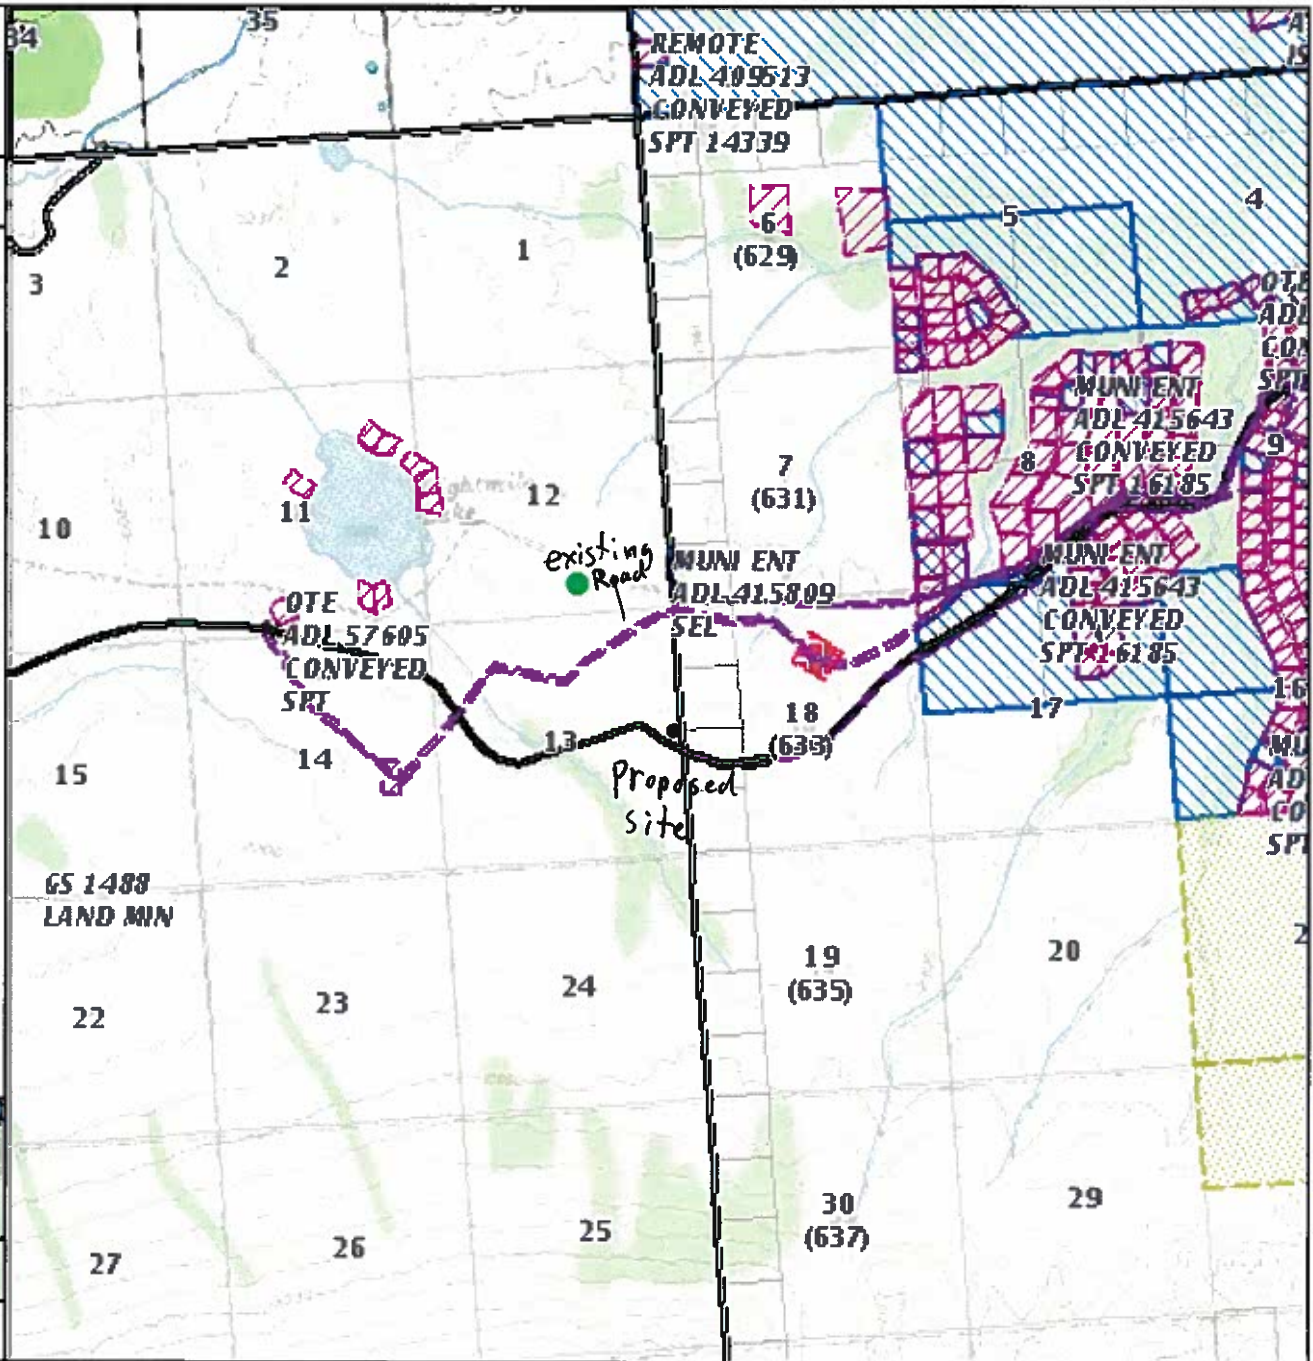

Land Estate Map (public)

Alaska Mapper

NAD 83 Alaska Albers Equal Area

5,000 survey ft

GRAPHIC ILLUSTRATION ONLY.
SOURCE DOCUMENT REMAINS THE OFFICIAL RECORD.
Date Created: Thursday, October 27, 2011